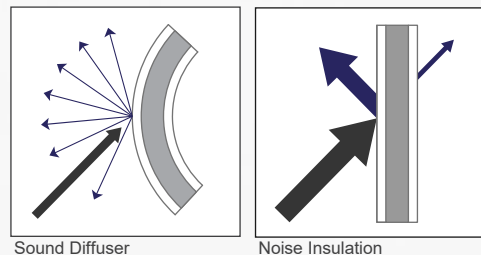

WAVY Screen

WAVY Screen is a room divider that larger is particularly well suited for restaurants, hotels, offices etc. WAVY Screen is made of individual panels that can be easily joined together and in any desired number thanks to a pre-installed connector system.

It creates divisions within a shared space that are fluid, private, unique and flexible.

Acoustic

WAVY Screen

Product	Dimensions	Color	Surface	Finish	Core	Weight	Code
	160 x 90 x 2 cm	Oak	Natural	Clear	PE foam	5.9 kg	WS-OA-16-09
		Maple	Natural	Clear	PE foam	5.9 kg	WS-MP-16-09
		Walnut	Natural	Clear	PE foam	5.9 kg	WS-WN-16-09
		White	RAL 9010	Clear	PE foam	5.9 kg	WS-LQ-16-09
	170 x 90 x 2 cm	Oak	Natural	Clear	PE foam	6.4 kg	WS-OA-17-09
		Maple	Natural	Clear	PE foam	6.4 kg	WS-MP-17-09
		Walnut	Natural	Clear	PE foam	6.4 kg	WS-WN-17-09
		White	RAL 9010	Clear	PE foam	6.4 kg	WS-LQ-17-09
	180 x 90 x 2 cm	Oak	Natural	Clear	PE foam	6.7 kg	WS-OA-18-09
		Maple	Natural	Clear	PE foam	6.7 kg	WS-MP-18-09
		Walnut	Natural	Clear	PE foam	6.7 kg	WS-WN-18-09
		White	RAL 9010	Clear	PE foam	6.7 kg	WS-LQ-18-09
	160 x 2 x 2 cm	Oak	Natural	Clear		0.6 kg	AC-OA-16-09
		Maple	Natural	Clear		0.6 kg	AC-MP-16-09
		Walnut	Natural	Clear		0.6 kg	AC-WN-16-09
		White	RAL 9010	Clear		0.6 kg	AC-LQ-16-09
	170 x 2 x 2 cm	Oak	Natural	Clear		0.7 kg	AC-OA-17-09
		Maple	Natural	Clear		0.7 kg	AC-MP-17-09
		Walnut	Natural	Clear		0.7 kg	AC-WN-17-09
		White	RAL 9010	Clear		0.7 kg	AC-LQ-17-09
	180 x 2 x 2 cm	Oak	Natural	Clear		0.8 kg	AC-OA-18-09
		Maple	Natural	Clear		0.8 kg	AC-MP-18-09
		Walnut	Natural	Clear		0.8 kg	AC-WN-18-09
		White	RAL 9010	Clear		0.8 kg	AC-LQ-18-09
	16 x 33 x 4 cm	Stainless Steel		Brushed		1.0 kg	AC-STND